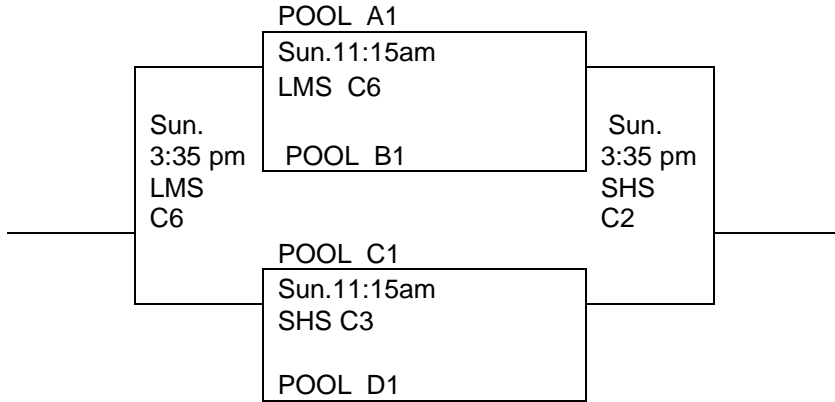

1-2 12:10 pm Sat. LMS C4
1-3 3:25 pm Sat. LMS C4
2-3 6:40 pm Sat. LMS C4

POOL B

Team	Wins	Losses	Score
4. WC United Select			
5. Alliance			
6. F.A.M.			

4-5 10:00 am Sat. LMS C5
5-6 1:15 pm Sat. LMS C5
4-6 4:30 pm Sat. LMS C5

POOL C

Team	Wins	Losses	Score
7. MN Select Cave			
8. Grizzlies			
9. East Grand Forks			

7-8 1:15 pm Sat. SHS C3
7-9 4:30 pm Sat. SHS C3
8-9 7:45 pm Sat. LMS C4

POOL D

Team	Wins	Losses	Score
10. Lake Country			
11. WC Wildcats			
12. Comets Blue			

10-11 12:10 pm Sat. LMS C6
10-12 3:25 pm Sat. LMS C6
11-12 6:40 pm Sat. LMS C6

***ALL TEAMS WILL ADVANCE TO BRACKET PLAY ON SUNDAY MORNING.**

Gold Bracket

Silver Bracket

Bronze Bracket