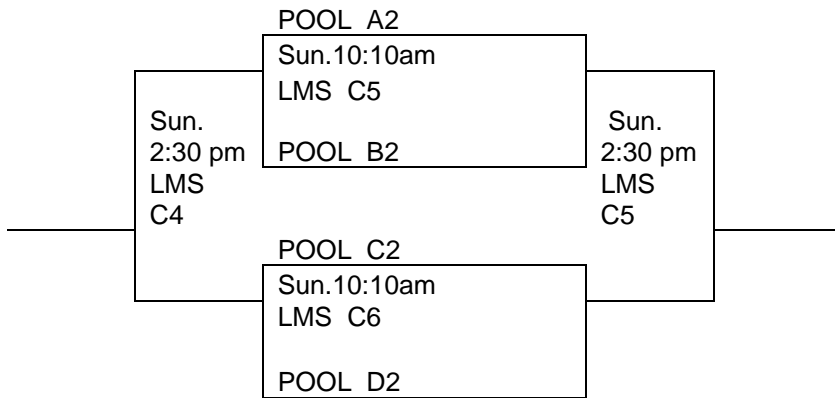

1-2 12:10 pm Sat. LMS C4
1-3 3:25 pm Sat. LMS C4
2-3 6:40 pm Sat. LMS C4

POOL B

Team	Wins	Losses	Score
4. WC United Select			
5. Alliance			
6. F.A.M.			

4-5 10:00 am Sat. LMS C5
5-6 1:15 pm Sat. LMS C5
4-6 4:30 pm Sat. LMS C5

POOL C

Team	Wins	Losses	Score
7. MN Select Cave			
8. Grizzlies			
9. East Grand Forks			

7-8 1:15 pm Sat. SHS C3
7-9 4:30 pm Sat. SHS C3
8-9 7:45 pm Sat. LMS C4

POOL D

Team	Wins	Losses	Score
10. Lake Country			
11. WC Wildcats			
12. Comets Blue			

10-11 12:10 pm Sat. LMS C6
10-12 3:25 pm Sat. LMS C6
11-12 6:40 pm Sat. LMS C6

***ALL TEAMS WILL ADVANCE TO BRACKET PLAY ON SUNDAY MORNING.**

Gold Bracket

Silver Bracket

Bronze Bracket